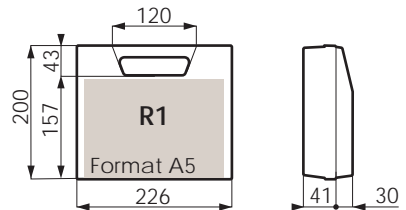

Formats A5 & PETITS

Dimensions intérieures - en mm / Internal dimensions - in mm

P3

G1 G1T

G1 - G1T - G2 - G3

K2

Coques | Shell | Wandung

K2T

Fermoirs | Fasteners | Verschlüsse

P5

M2

R2

R2C | R2T

F1

R1

T2

T2T

Fermoirs | Fasteners | Verschlüsse