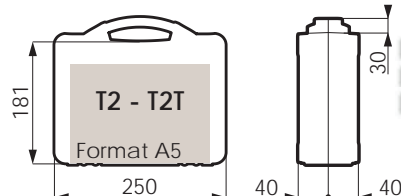

Formats A5 & PETITS

Dimensions intérieures - en mm / Internal dimensions - in mm

P3

G1 G1T

G1 - G1T - G2 - G3

K2

Coques | Shell | Wandung

K2T

Fermoirs | Fasteners | Verschlüsse

P5

M2

R2

R2C | R2T

F1

R1

T2

T2T

Fermoirs | Fasteners | Verschlüsse