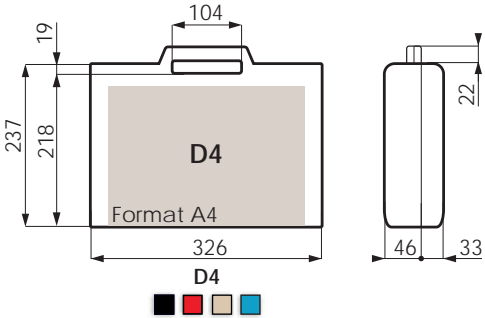

EN

Our cases and suitcases are intended for many fields of activity. For more information, you can visit our website www.e-plasticase.com

Formats A5 & PETITS

Dimensions intérieures - en mm / Internal dimensions - in mm

Formats A5, A4

Formats A4 & A4+

Dimensions intérieures - en mm / Internal dimensions - in mm

- T4**
Coques | Shell | Wandung
- -
 -
 -
 -
 -
- Fermeurs | Fasteners | Verschlüsse
- -
 -
 -
 -
 -
 -

- D1**
- -
 -
 -
 -