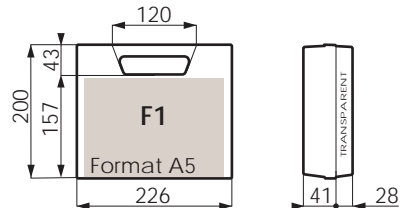

Formats A5 & PETITS

Dimensions intérieures - en mm / Internal dimensions - in mm

P3

G1 G1T

G1 - G1T - G2 - G3

K2

Coques | Shell | Wandung

K2T

Fermoirs | Fasteners | Verschlüsse

P5

M2

R2

R2C | R2T

F1

R1

T2

T2T

Fermoirs | Fasteners | Verschlüsse