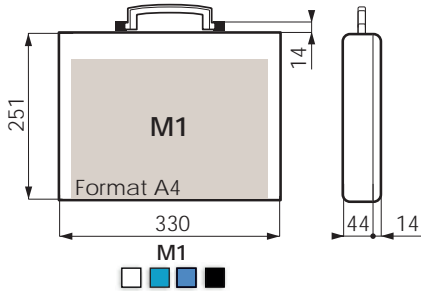

EN

Our cases and suitcases are intended for many fields of activity. For more information, you can visit our website www.e-plasticase.com

Formats A5 & PETITS

Dimensions intérieures - en mm / Internal dimensions - in mm

Formats A5, A4

Formats A4 & A4+

Dimensions intérieures - en mm / Internal dimensions - in mm

- T4**
Coques | Shell | Wandung
- -
 -
 -
 -
 -
- Fermeurs | Fasteners | Verschlüsse
- -
 -
 -
 -
 -
 -

- D1**
- -
 -
 -
 -