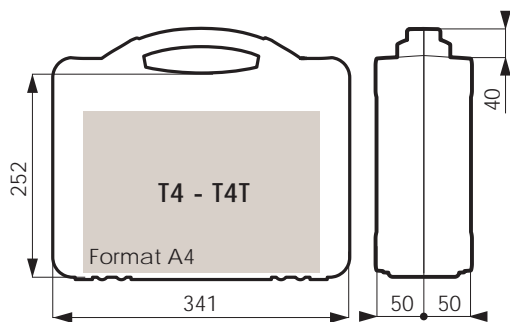

EN

Our cases and suitcases are intended for many fields of activity. For more information, you can visit our website www.e-plasticase.com

Formats A5 & PETITS

Dimensions intérieures - en mm / Internal dimensions - in mm

Formats A5, A4

Formats A4 & A4+

Dimensions intérieures - en mm / Internal dimensions - in mm

- T4**
Coques | Shell | Wandung
- -
 -
 -
 -
 -
- Fermeurs | Fasteners | Verschlüsse
- -
 -
 -
 -
 -
 -

- D1**
- -
 -
 -
 -