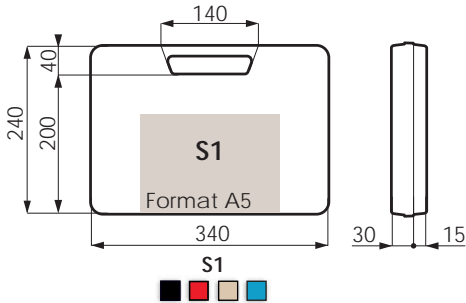

EN

Our cases and suitcases are intended for many fields of activity. For more information, you can visit our website www.e-plasticase.com

Formats A5 & PETITS

Dimensions intérieures - en mm / Internal dimensions - in mm

Formats A5, A4

Formats A4 & A4+

Dimensions intérieures - en mm / Internal dimensions - in mm

- T4**
Coques | Shell | Wandung
- -
 -
 -
 -
 -
- Fermeurs | Fasteners | Verschlüsse
- -
 -
 -
 -
 -
 -

- D1**
- -
 -
 -
 -