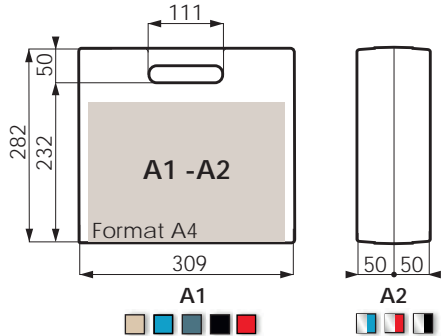

EN

Our cases and suitcases are intended for many fields of activity. For more information, you can visit our website www.e-plasticase.com

Formats A5 & PETITS

Dimensions intérieures - en mm / Internal dimensions - in mm

Formats A5, A4

Formats A4 & A4+

Dimensions intérieures - en mm / Internal dimensions - in mm

- T4**
Coques | Shell | Wandung
- -
 -
 -
 -
 -
- Fermeurs | Fasteners | Verschlüsse
- -
 -
 -
 -
 -
 -

- D1**
- -
 -
 -
 -