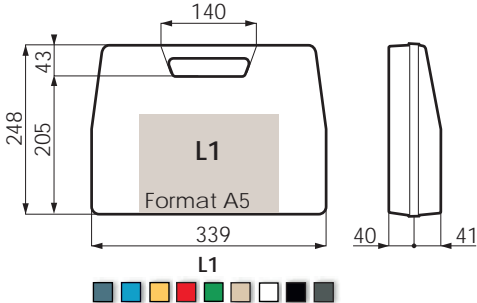

EN

Our cases and suitcases are intended for many fields of activity. For more information, you can visit our website www.e-plasticase.com

Formats A5 & PETITS

Dimensions intérieures - en mm / Internal dimensions - in mm

Formats A5, A4

Formats A4 & A4+

Dimensions intérieures - en mm / Internal dimensions - in mm

- T4**
Coques | Shell | Wandung
- -
 -
 -
 -
 -
- Fermeurs | Fasteners | Verschlüsse
- -
 -
 -
 -
 -
 -

- D1**
- -
 -
 -
 -