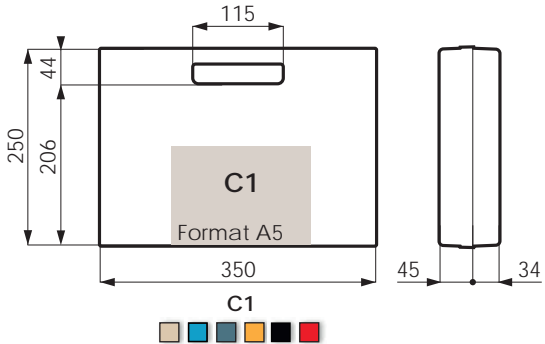

EN

Our cases and suitcases are intended for many fields of activity. For more information, you can visit our website www.e-plasticase.com

Formats A5 & PETITS

Dimensions intérieures - en mm / Internal dimensions - in mm

Formats A5, A4

Formats A4 & A4+

Dimensions intérieures - en mm / Internal dimensions - in mm

- T4**
Coques | Shell | Wandung
- -
 -
 -
 -
 -
- Fermeurs | Fasteners | Verschlüsse
- -
 -
 -
 -
 -
 -

- D1**
- -
 -
 -
 -