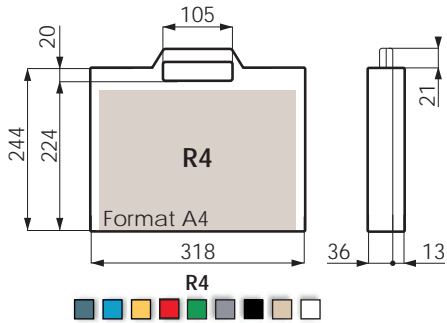

EN

Our cases and suitcases are intended for many fields of activity. For more information, you can visit our website www.e-plasticase.com

Formats A5 & PETITS

Dimensions intérieures - en mm / Internal dimensions - in mm

Formats A5, A4

Formats A4 & A4+

Dimensions intérieures - en mm / Internal dimensions - in mm

- T4**
Coques | Shell | Wandung
- -
 -
 -
 -
 -
- Fermeurs | Fasteners | Verschlüsse
- -
 -
 -
 -
 -
 -

- D1**
- -
 -
 -
 -