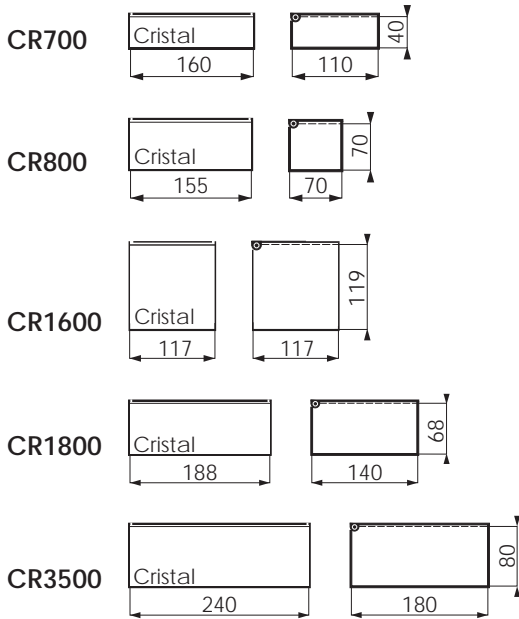

EN

Our cases and suitcases are intended for many fields of activity. For more information, you can visit our website www.e-plasticase.com

Formats A5 & PETITS

Dimensions intérieures - en mm / Internal dimensions - in mm